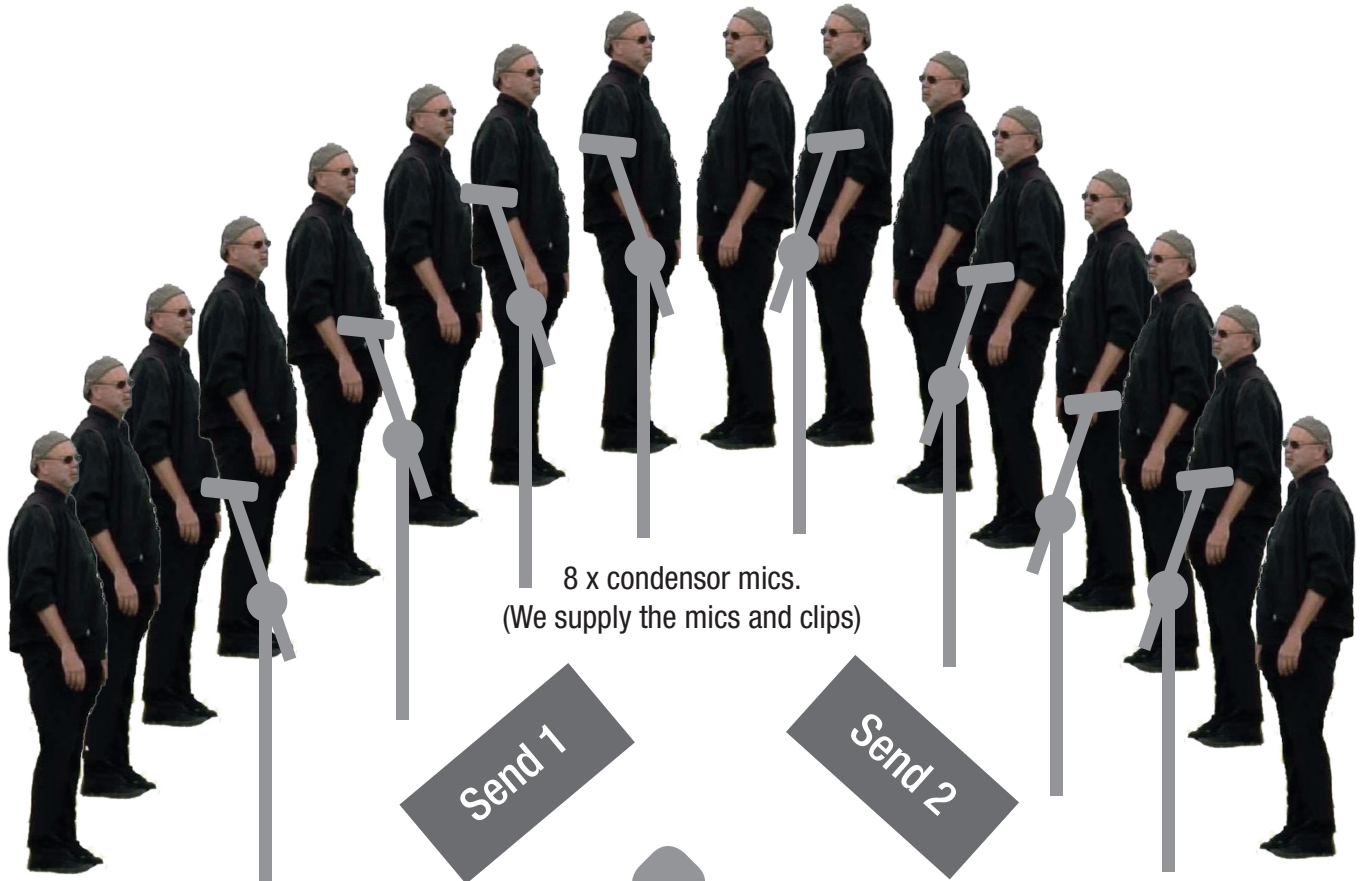

The Spooky Men's Chorus

Stage Plan and Audio Requirements

Up to 16 singing blokes

KEY

= SPOOKY MAN

= CONDENSOR MIC

= VOCAL MIC

- Please supply a minimum of:**
- 12 Channel mixing desk with phantom power and minimum 4 sends
 - FOH speakers and amps to suit venue
 - 4x foldback wedges (6 in 3 pairs if possible is even better)
 - 4 x 3 band eq (1 x FOH, 3 X FB)
 - 1x reverb/fx unit
 - 1x vocal mic (announce and solo)
 - 9 x boom stands

Min 4 foldback wedges on 3 separate sends

FRONT OF STAGE